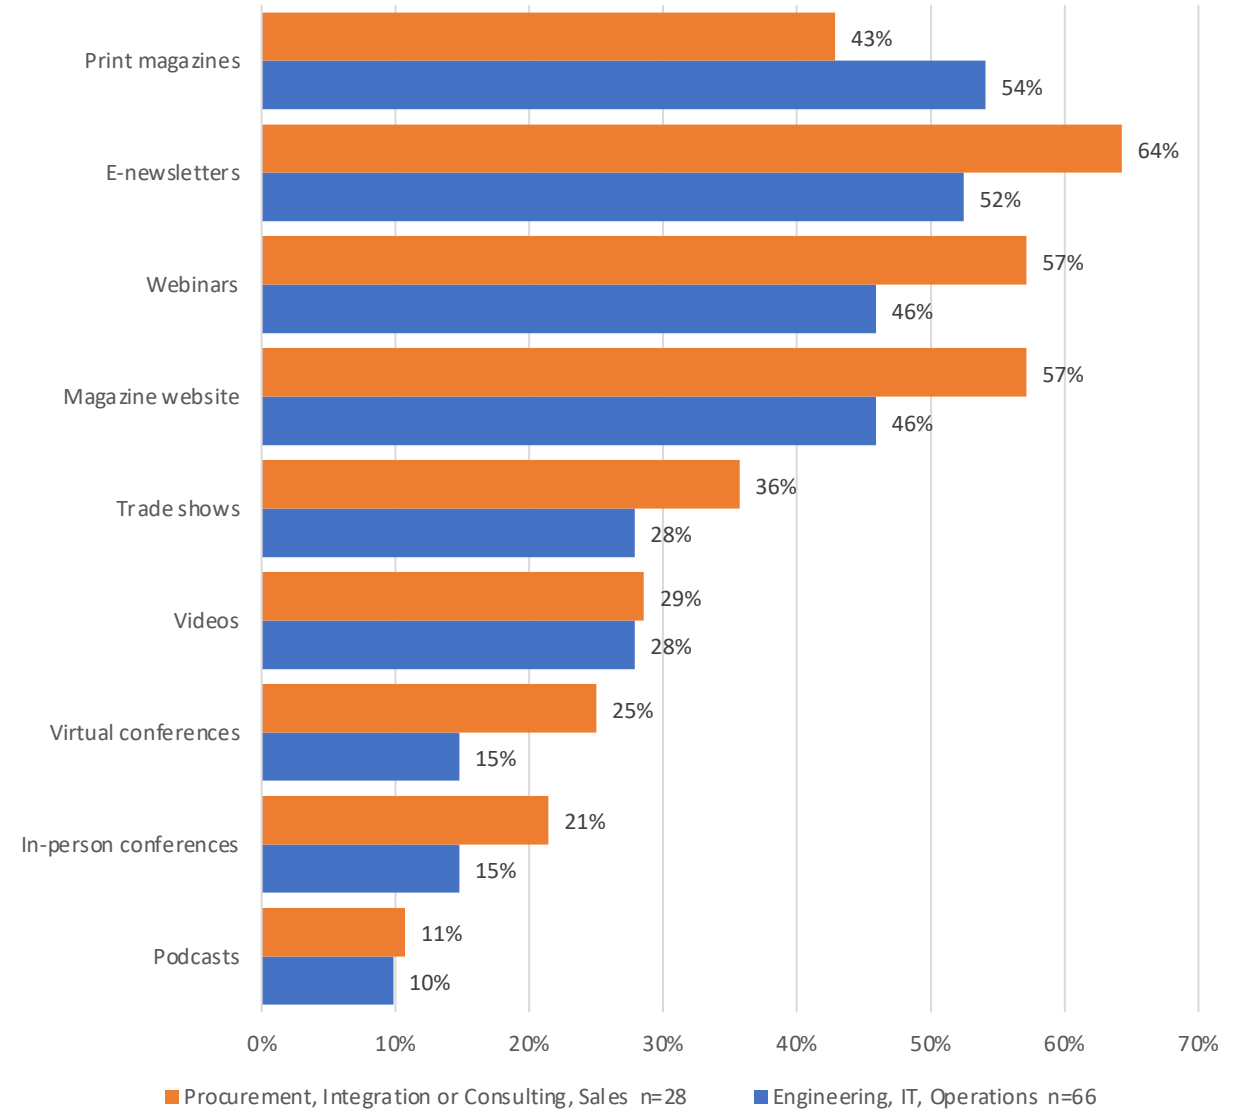

# How do you prefer to receive news about automation technologies?

AW – Content Preference  
n=79

AW Content Preference - by Job Duty

Percentages based on total population of AW respondents (79).