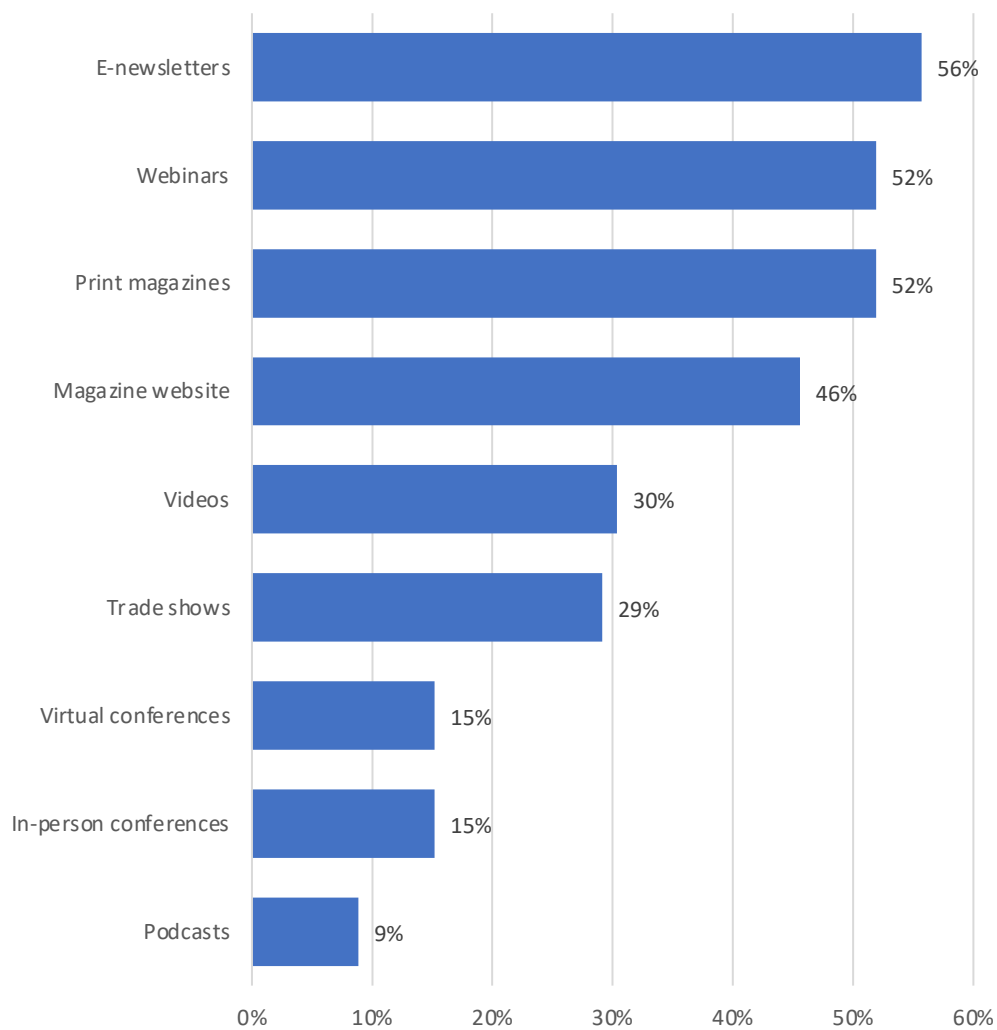

# How do you prefer to receive news about automation technologies?

AW – Content Preference  
n=79

AW Content Preference - by Job Duty

Percentages based on total population of AW respondents (79).