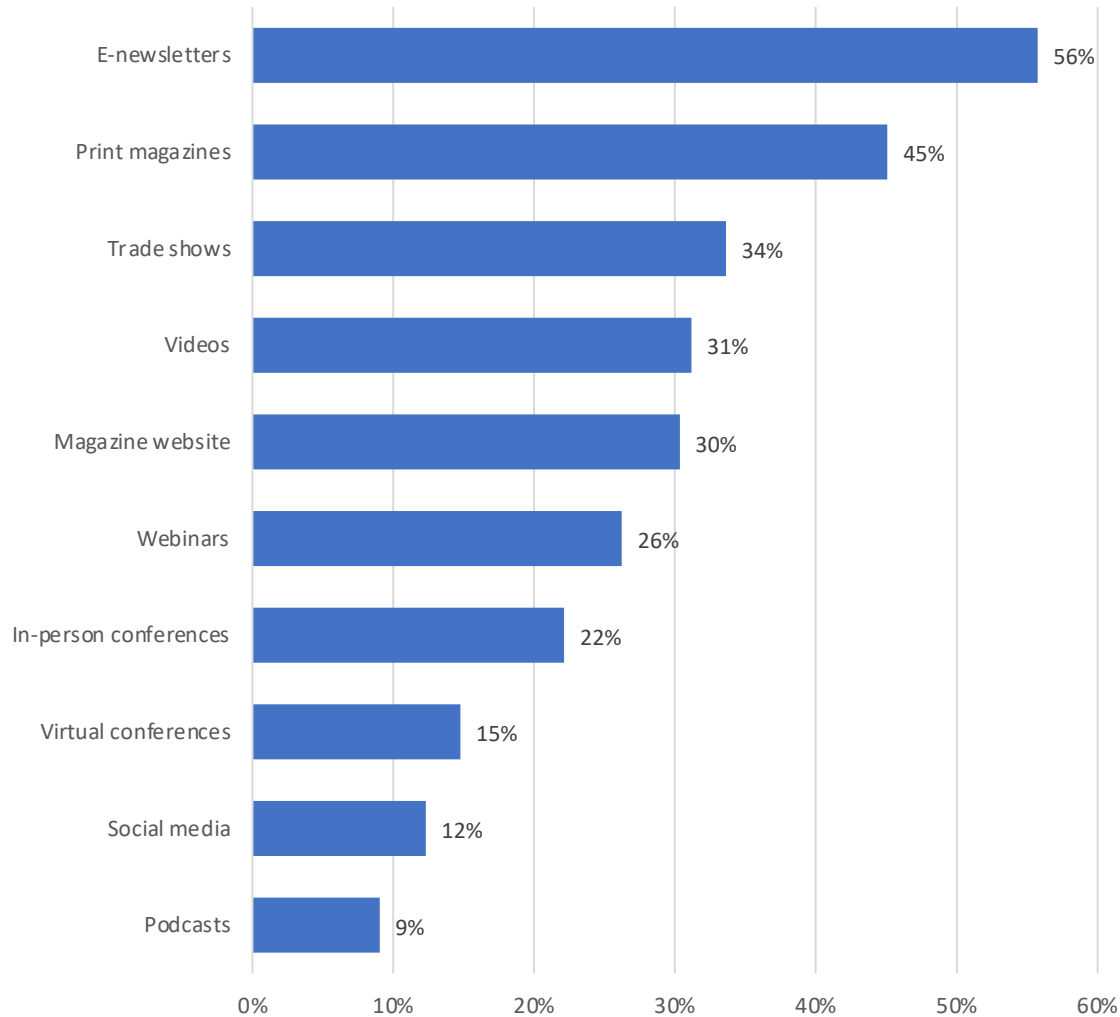

How do you prefer to receive news and technology updates from the life science packaging/logistics industry media? (check all that apply)

HCP - Content Preference
n=122

HCP Content Preference - by Job Duty