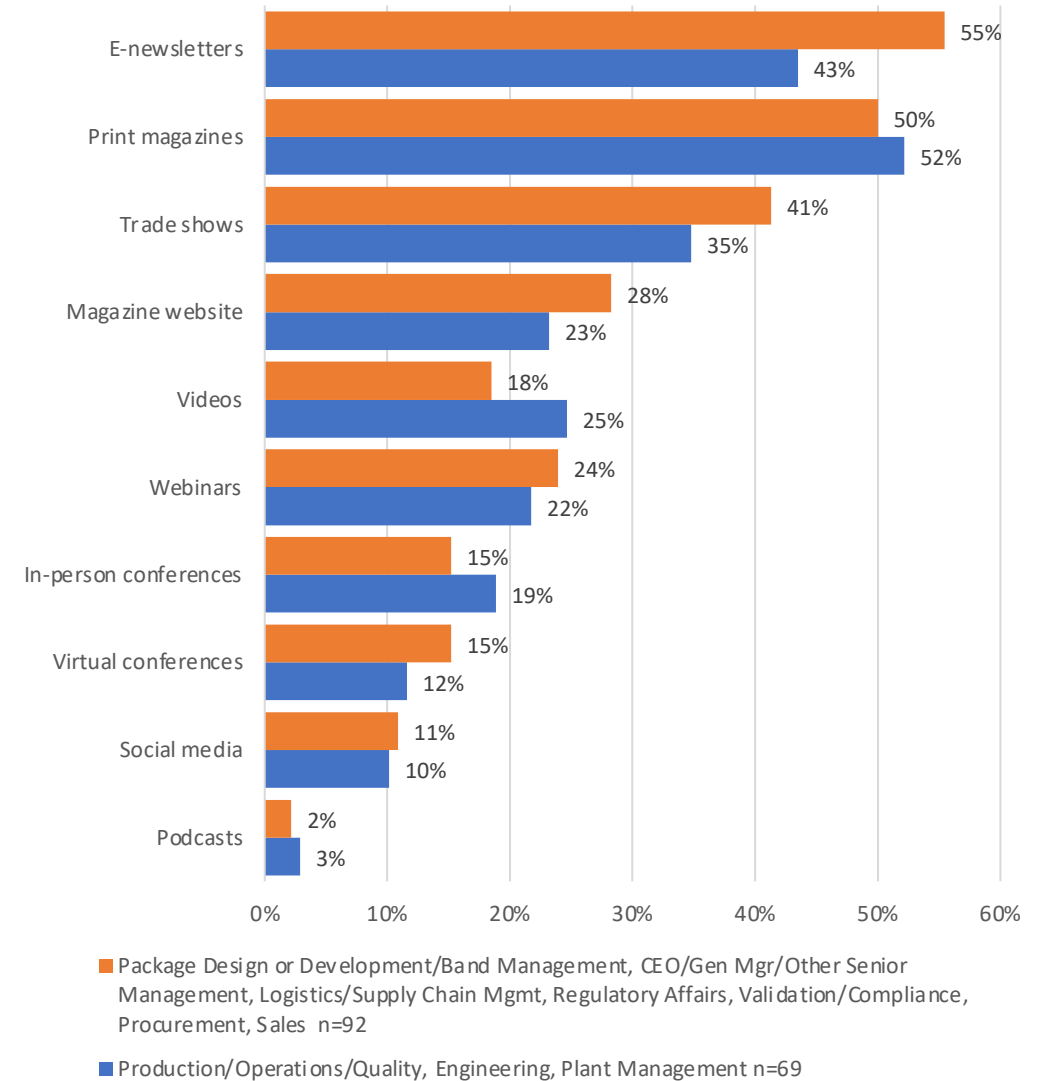

How do you prefer to receive news about packaging trends and technology? (check all that apply)

*PW - Content Preference
n=147*

PW Content Preference - by Job Duty

Percentages based on total population of PW respondents (147).