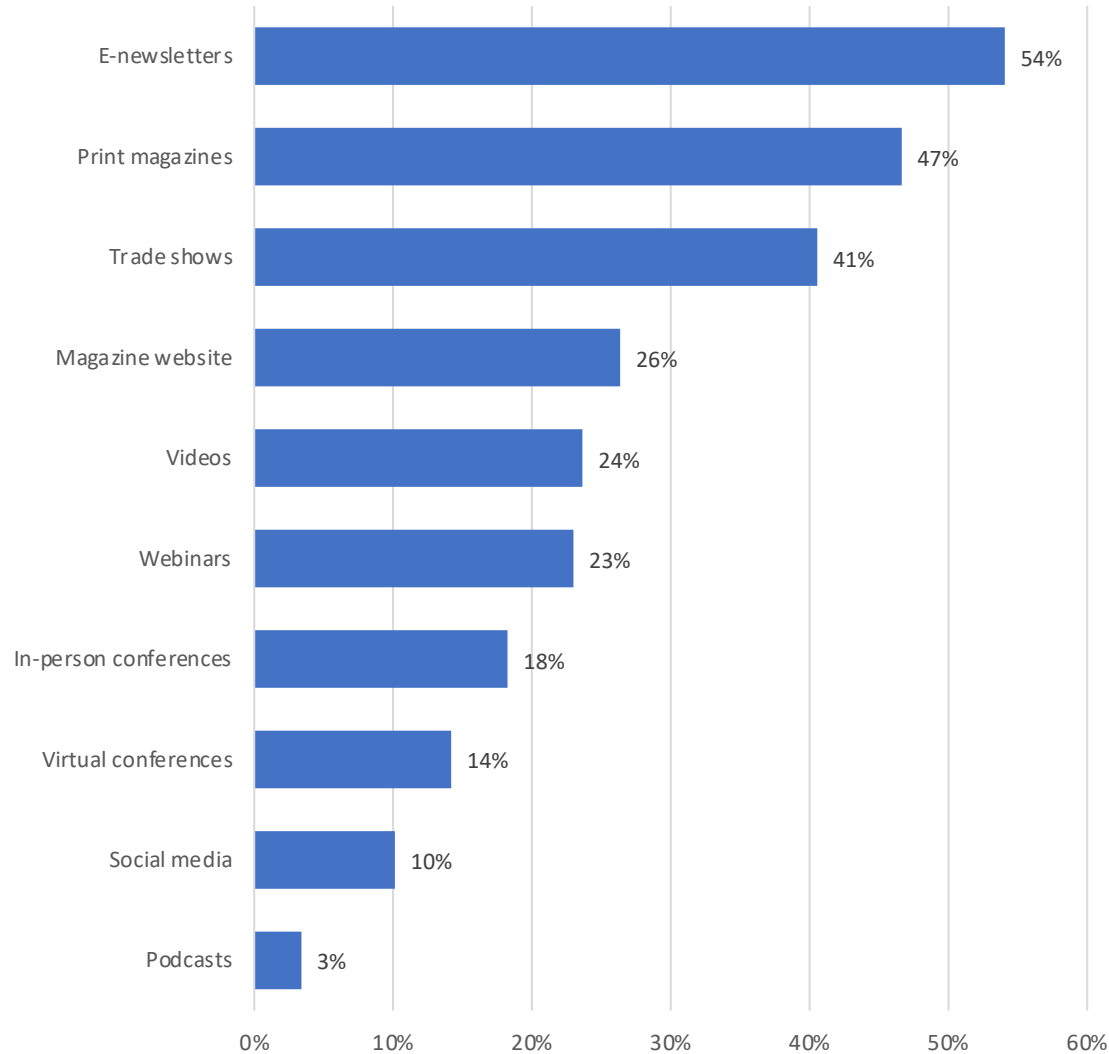

How do you prefer to receive news about packaging trends and technology? (check all that apply)

*PW - Content Preference
n=147*

PW Content Preference - by Job Duty

Percentages based on total population of PW respondents (147).